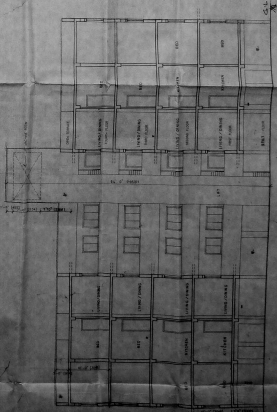

BLOCK 3
ELEVATION A (EASTERN ELEVATION)

BLOCK 3
SECTION X-X