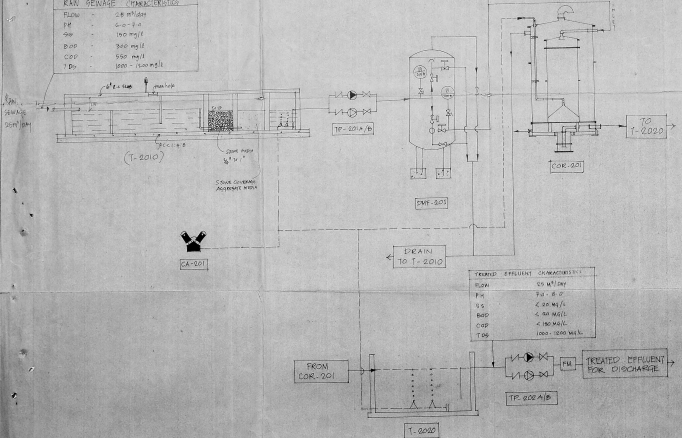

RAW SEWAGE CHARACTERISTICS

Flow	28 m³/day
TP	6.0-7.0
SB	100 mg/l
BOD	350 mg/l
COD	550 mg/l
TDS	1000-1500 mg/l